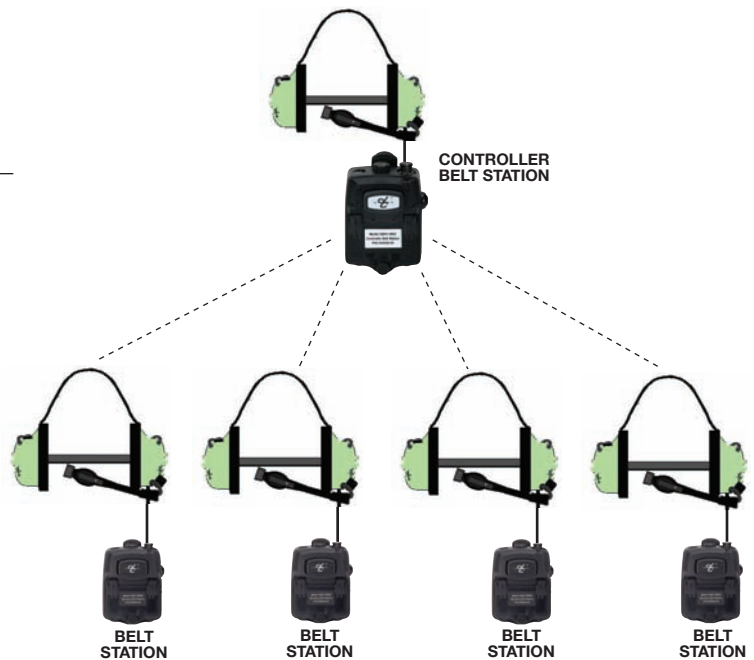

Communication is clear and safety is dramatically improved.

Weather-tight components including controller and standard belt stations provide rugged durability in

the harshest environments. A variety of headset styles let users choose the perfect model to fit their application needs and personal comfort preferences.

Wireless headsets and belt stations are compatible for use with other David Clark Company wireless gateways for increased versatility.

KEY FEATURES

- Crisp, clear communication in demanding environments
- Hands-free full duplex intercom – DECT based technology
- Rugged, durable construction – industrial-grade components
- Secure signaling prevents unwanted interception
- Headsets feature weatherproof, all stainless steel hardware
- Belt stations are waterproof for increased durability
- Accommodates 2 to 5 users per group
- Range up to 300 feet (approx. 100m) from controller
- U.S. and International patents pending

KEY COMPONENTS

BELT STATION
Used in all applications

CONTROLLER BELT STATION
Provides wireless link to standard belt stations

4-BAY BATTERY CHARGER

TYPICAL SYSTEM

- Accommodates 2 to 5 users per group
- Allows multiple groups in close proximity
- Rechargeable Batteries (24 Hours)
- 300-Foot Range from Controller
- 4-Bay Charger Available

Headsets and belt stations compatible with all David Clark Company wireless intercom system configurations.

VARIETY OF HEADSET STYLES

Behind-the-head

Over-the-head

Behind-the-head, slotted dome

Single ear